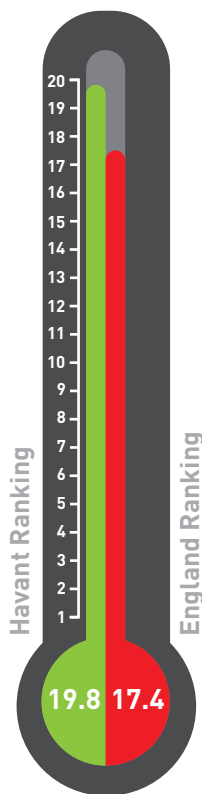

Energy Profile

Per capita local CO2 emission estimates:

Industry and commercial

Transport

Domestic

Per capita CO2 emission decreasing year on year....

Excess Winter deaths

Estimated No households in fuel poverty

Havant Borough - 7.4%
Hampshire average 6.7%

Off gas properties

Estimated percentage of households not connected to the gas network (gas meters to number of households)

Energy efficiency ratings of domestic properties recorded as having an EPC

Energy Usage

Sum of electric (kWh)

Sum of gas (m³)