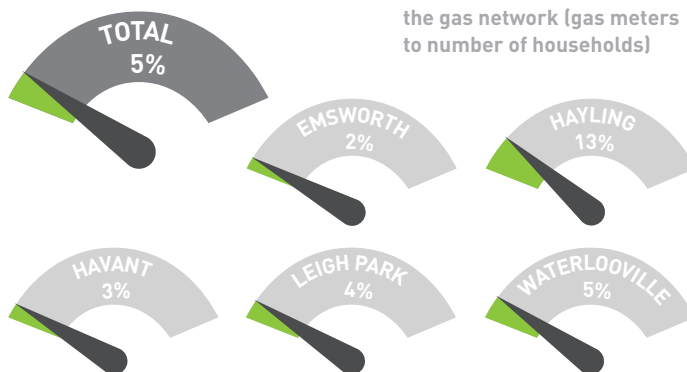

Energy Profile

Per capita local CO2 emission estimates:

Industry and commercial

Transport

Domestic

Per capita CO2 emission decreasing year on year....

Excess Winter deaths

Estimated No households in fuel poverty

Havant Borough - 7.4%
Hampshire average 6.7%

Off gas properties

Estimated percentage of households not connected to the gas network (gas meters to number of households)

Energy efficiency ratings of domestic properties recorded as having an EPC