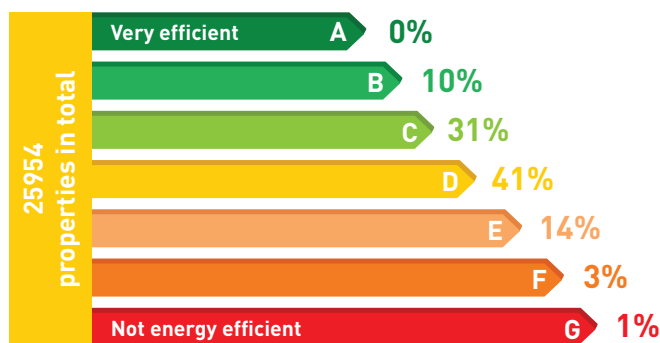

Energy Profile

Per capita local CO2 emission estimates:

Industry and commercial

Transport

Domestic

Per capita CO2 emission decreasing year on year....

Excess Winter deaths

Estimated No households in fuel poverty

Havant Borough - 7.4%
Hampshire average 6.7%

Off gas properties

Estimated percentage of households not connected to the gas network (gas meters to number of households)

Energy efficiency ratings of domestic properties recorded as having an EPC