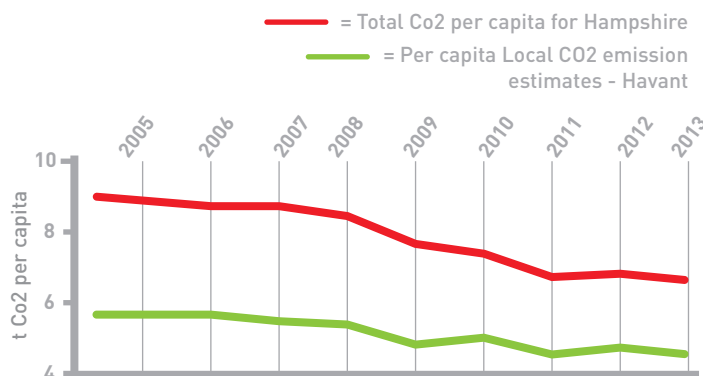

Energy Profile

Per capita local CO2 emission estimates:

Industry and commercial

Transport

Domestic

Per capita CO2 emission decreasing year on year....

Excess Winter deaths

Estimated No households in fuel poverty

Havant Borough - 7.4%
Hampshire average 6.7%

Off gas properties

Estimated percentage of households not connected to the gas network (gas meters to number of households)

Energy efficiency ratings of domestic properties recorded as having an EPC