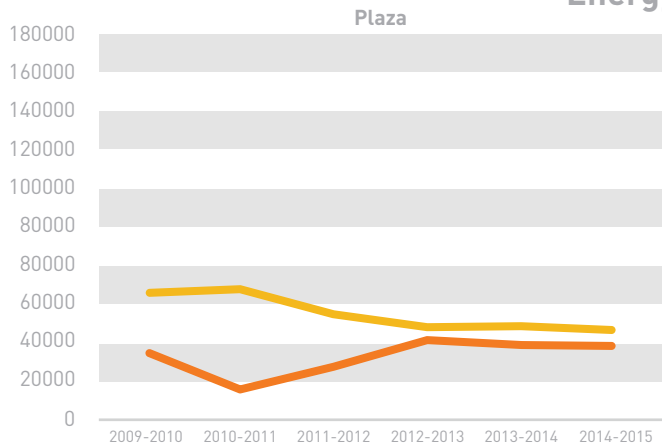

Energy Usage

Sum of electric (kWh)

Sum of gas (m³)