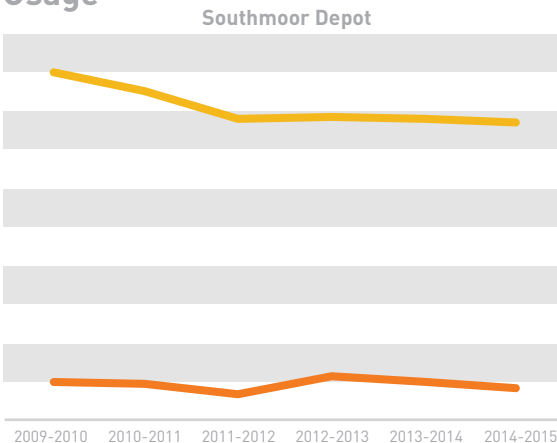

Energy Usage

Sum of electric (kWh)

Sum of gas (m³)